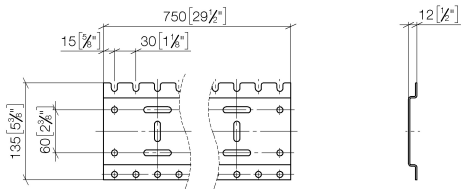

xGRID Installation track 750 mm -

12 315 970 90

- width 750mm
- height 135 mm
- depth 12 mm
- retaining screws and plugs

More information about the xGRID installation track can be found in the planning appendix to the SYMETRICS brochure.

xGRID Installation track 750 mm -

12 315 970 90

mm [inches]

xGRID Installation track 750 mm -

12 315 970 90

Spare parts list

No.	Item Number	Name	Quantity used	Delivery time
1	04 30 31 024 01 90	fixing set	1	2