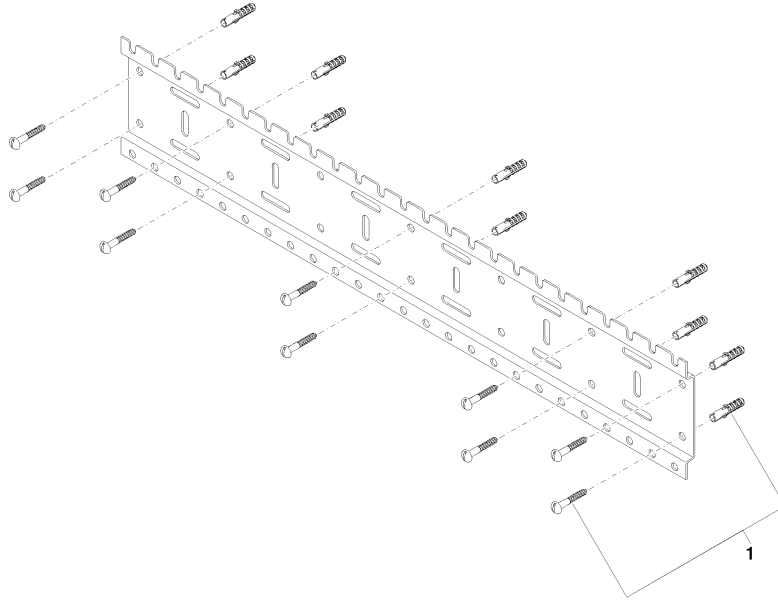

xGRID Installation track 750 mm -

12 315 970 90

- width 750mm
- height 135 mm
- depth 12 mm
- retaining screws and plugs

More information about the xGRID installation track can be found in the planning appendix to the SYMETRICS brochure.

xGRID Installation track 750 mm -

12 315 970 90

mm [inches]

xGRID Installation track 750 mm -

12 315 970 90

Spare parts list

No.	Item Number	Name	Quantity used	Delivery time
1	04 30 31 024 01 90	fixing set	1	2